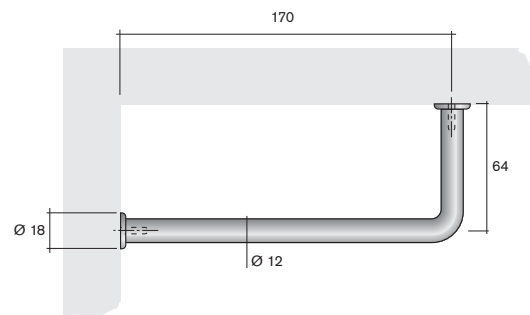

60.4950

250

Garderobenbügel
wardrobe rail